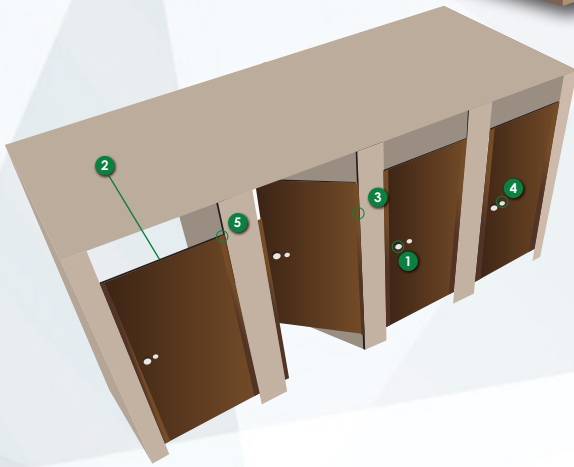

UNO

WASHROOM CUBICLES

Posts are wall mounted
with screw fixing

SCRATCH RESISTANT

SOLVENT RESISTANT

FOOD GRADE

IMPACT RESISTANT

DURABLE

HEAT RESISTANT

EASY TO CLEAN

QUICK INSTALLATION

GIBCA

جی بی سی

GIBCA FURNITURE INDUSTRY CO. LTD. (LLC)

SPECIFICATION:

Panel Thickness HPL (nominal): 13mm

Standard Height: 2000mm

Depth/Width: according to layout

Door Opening: 700mm

Bottom Clearance (nominal): 150 [+/-10mm]

Post: Manufactured using high quality extruded aluminium section with EPDM door buffer and powder coated to match panel color.

KEY FEATURES

- Can be reduced to 15mm for higher privacy
- Anti-noise buffer lining on post.
- Privacy lock with Red/White indicator and provision for emergency access.
- Coat Hook cum door stopper with rubber buffer.
- Aluminium profiles are polyester powder coated to match panel color.