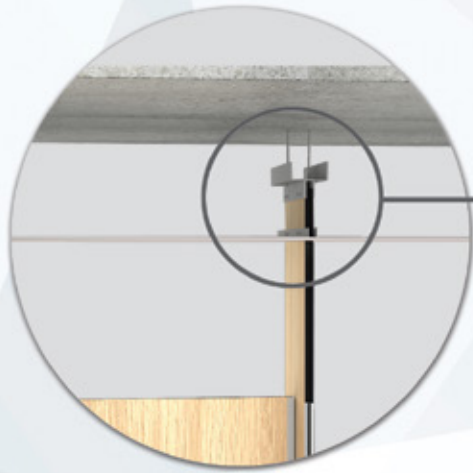

GIBCA

جیسی

GIBCA FURNITURE INDUSTRY CO. LTD. (LLC)

KEY FEATURES

- This cubicle model requires no floor support hence, allowing floor cleaning much easier.
- Strong hanger rods are imbedded into the ceiling preventing anti-swing motions.
- Scope of supply consists of door, posts, dividing panels and over head structural support. Each cubicle is complete with hinges, privacy thumb turn with red/white indicator, door knob, and coat hook all in Stainless steel (grade 316).
- Highly durable, impact and moisture resistant.

HANGING ROD

STAINLESS STEEL HARDWARES (GRADE 316)

All Hardware Are In Stainless Steel, Satin Finish.
All Fixing Brackets Are Made In Stainless Steel.
All Fixing Screws Are Stainless Steel.

FINISH OPTIONS