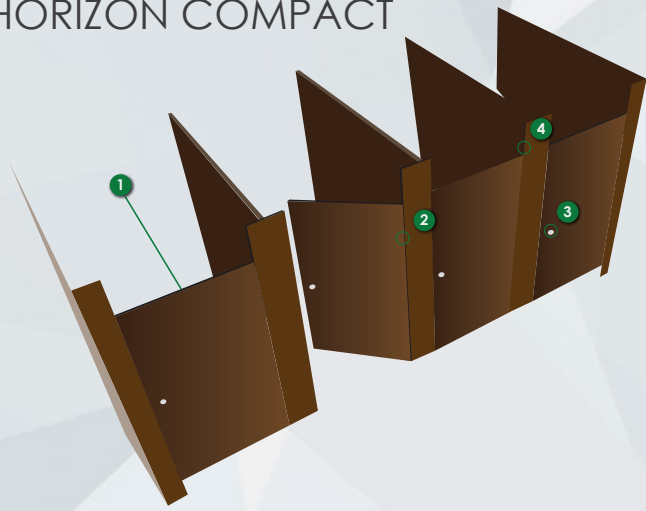

SOLVENT RESISTANT

FOOD GRADE

IMPACT RESISTANT

DURABLE

HEAT RESISTANT

EASY TO CLEAN

QUICK INSTALLATION

HORIZON COMPACT

- 1 COAT HOOK
- 2 HINGES
- 3 PRIVACY THUMBTURN
- 4 13mm DIVIDER/POST/DOOR

HORIZON WITH MIRROR

- 1 COAT HOOK
- 2 HINGES
- 3 PRIVACY THUMBTURN
- 4 MIRROR ON POST
- 5 30mm POST/DIVIDER
- 6 13mm DOOR