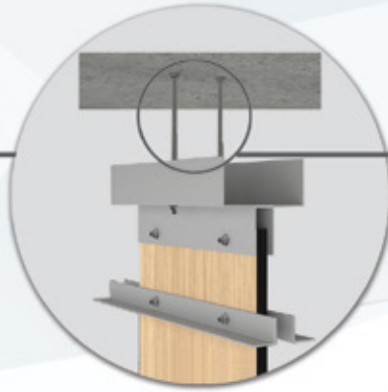

GIBCA

جیسی

GIBCA FURNITURE INDUSTRY CO. LTD. (LLC)

KEY FEATURES

- This cubicle model requires no floor support hence, allowing floor cleaning much easier.
- Strong hanger rods are imbedded into the ceiling preventing anti-swing motions.
- Scope of supply consists of door, posts, dividing panels and over head structural support. Each cubicle is complete with hinges, privacy thumb turn with red/white indicator, door knob, and coat hook all in Stainless steel (grade 316).
- Highly durable, impact and moisture resistant.

HANGING ROD

STAINLESS STEEL HARDWARES (GRADE 316)

All Hardware Are In Stainless Steel, Satin Finish.
All Fixing Brackets Are Made In Stainless Steel.
All Fixing Screws Are Stainless Steel.

FINISH OPTIONS

MOISTURE RESISTANT HPL PANELS FACE WITH MDF CORE

SPECIFICATIONS:

Overall height: Refer to the elevation/layout plan
Overall width: According to layout
Overall depth: According to layout
Door opening: 700mm
Bottom clearance: 100mm - 150mm
Colour: Available in wide range of finishes