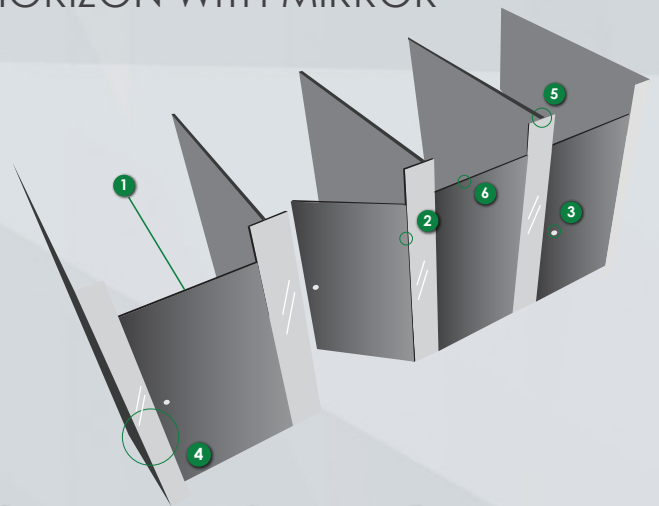

Post/divider: 30mm thick sandwich panel construction with compact laminate faced panels on inner surface and 4mm thick mirror on the outside surface.

Door: 13mm thick compact laminate faced panels.

SCRATCH RESISTANT

- 1 COAT HOOK
- 2 HINGES
- 3 PRIVACY THUMBTURN
- 4 13mm DIVIDER/POST/DOOR

HORIZON WITH MIRROR

- 1 COAT HOOK
- 2 HINGES
- 3 PRIVACY THUMBTURN
- 4 MIRROR ON POST
- 5 30mm POST/DIVIDER
- 6 13mm DOOR